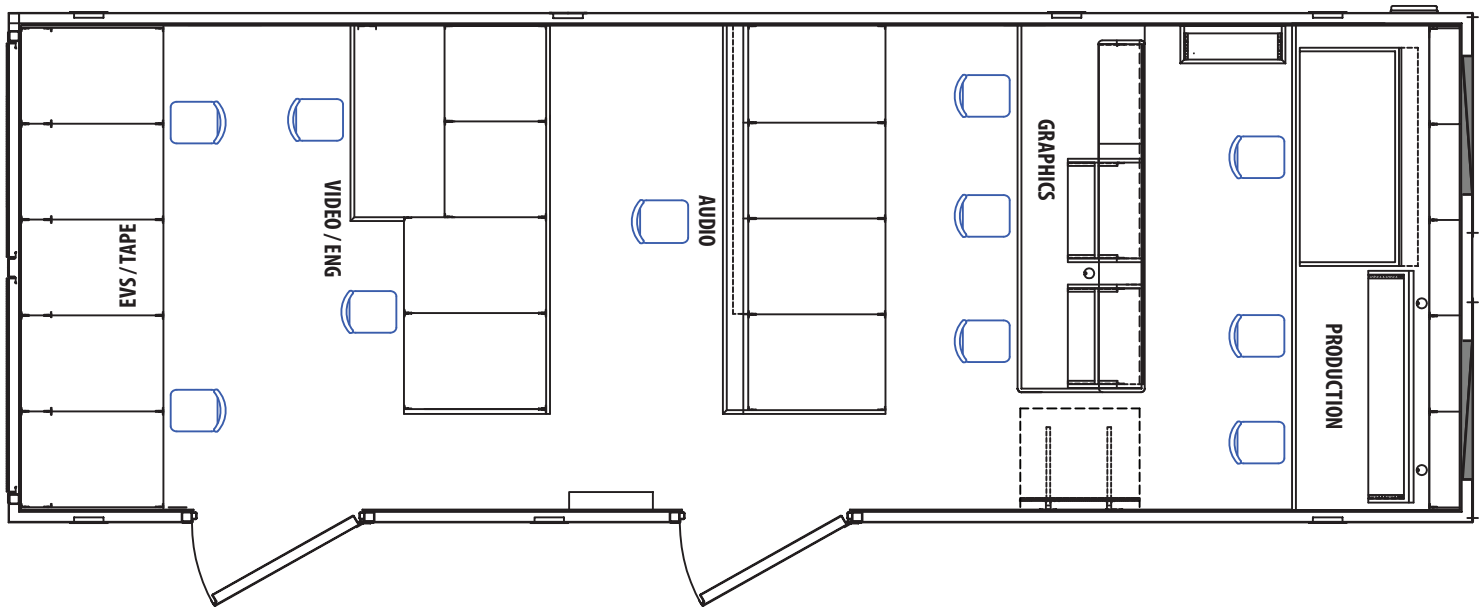

UNIT 3 HD

CAMERAS & LENSES:

Up To 8 Ikegami Multiframed HD Cameras
Fuji 77X9.5 Lenses W/ 2X & Semi-Servo
Fuji 22X7.6 ENG Lenses W/ 2X & Remotes
2-Marshall Cams with Fiber Control

PRODUCTION:

Grass Valley Kayenne Switcher with
3 M/Es, Ram Recorders & DPMs
1-Lance TDC-100 Controller
EVS Spotbox for Key & Fill

EVS / TAPE:

EVS XFile 3 Networked
6-Channel EVS LSM Slo-Mo Server
4-Channel EVS LSM Slo-Mo Server
1-Panasonic 1700 DVCPPro HD VTR
1-Sony HDW-D1800 HDCAM VTR
1-Panasonic AG-HPD24PJ P2 Recorder
1-AJA KiPro Rackmount Deck

EMP RBS CONNECTIVITY:

Ultra Low Latency IP Multi Channel Encoders & Decoders
SRT IP Gateway Routing For At Home Audio & Video
RTS VLink & Trunkmaster For Remote Comms & IFB
Remote Tally Connectivity
Remote Equipment & Machine Control

AUDIO:

Yamaha M7CL Audio Console with Dante Networking & 48 Inputs / 16 Outputs
Dante Booth Kit with Rio 1608 D2
DigiCart E
CD Player / Recorder
DBX External Compressor Limiters
6-Sennheiser Announce Headsets
4-Daltech Announcer Boxes
4-Studio Technologies Dante Announcer Consoles
AT897 Shotgun Microphones
AT815 Shotgun Microphones
Sennheiser MD46 Dynamic Handheld Microphones
Sony ECM-77 Lavalier Microphones
RE-50 Handheld Microphones

GRAPHICS:

Ross Xpression 3 Channel Graphics Generator with DataLinQ
Chyron and Viz Available Upon Request
Scorebox Available Upon Request
Telestrator Available Upon Request

COMMUNICATIONS:

RTS Odin 48 Port Dante Intercom
RTS KP-3016 Omneo Keypanels
RTS KP-32 Omneo Keypanels
8-Channels RTS 2/4 Wire Interface
4 Channel Innkeeper Phone Interface (QKT)
RTS BP-325 Intercom Beltpacks
8-Channel RTS Dante IFB System
Studio Technologies Dante IFB Beltpacks
Studio Technologies Dante Intercom Beltpacks
RTS IFB Beltpacks
Beyer DT-108 Single Muff Headsets
Beyer DT-109 Double Muff Headsets
PH-88 Lightweight Single Muff Headsets
4-Motorola Walkie Talkies W/ 1-Base Station
Lucent Partner Multi-Line Telephone System

TRUCK SPECS:

39' Long X 13' High X 8.5' Wide
150 amps / Single Phase
2-48,000 BTU Air Conditioners with Heaters
35,000 lb Vehicle Weight