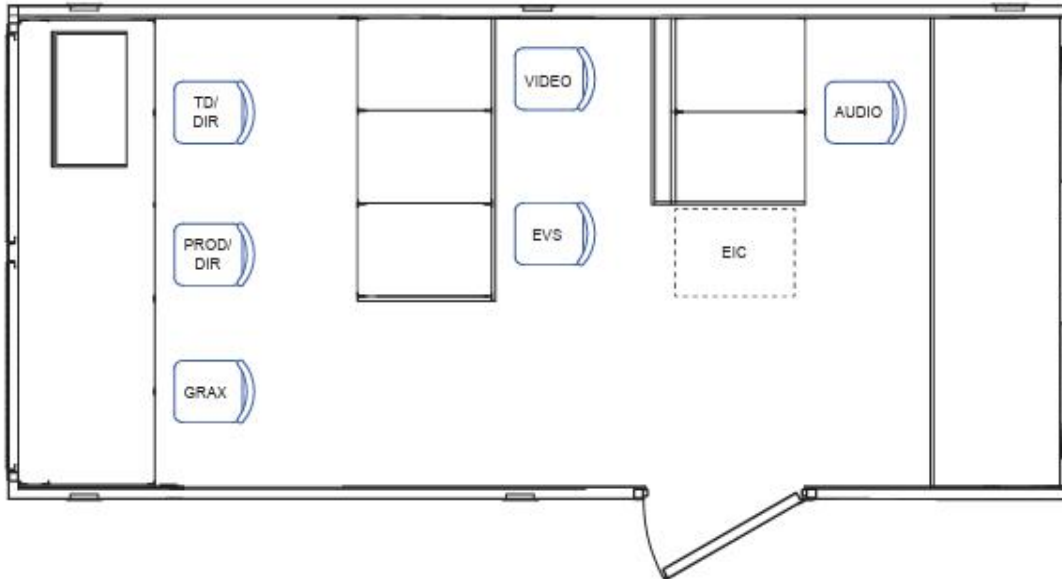

UNIT 1 HD

MULTI-FORMAT CAPABLE 1080p, 1080i & 720p

CAMERAS & LENSES:

5-Ikegami HDK-99 Multiformat HD Cameras
Fuji 22X7.6 Lenses W/ 2X & Remote Kits
Fuji 77X & 66X Lenses Available
Fuji 13X4.5 Wide Angle Lenses Available
2 Marshall POVs with Fiber Systems
and RCP Paint Controller

PRODUCTION:

Ross Carbonite Ultra Switcher With 24 Inputs,
11 Outs, 2 M/Es, 8 Floating DVE's, 6 Internal
Frame Syncs, TD2 Control panel &
4 Mutiviewers
Ross Tria Server For Key & Fill
Ross Ultrix 53X53 Router With 5 Mutiviewers
2-AJA 4 Channel FS-HDR Frame Syncs
with Color Correction (8 Channels Total)

EVS / TAPE:

8-Channel EVS Go Server with VIA Controller
1-EVS XFile3
1-AJA 4-Channel KiPro Ultra 12G
Additional Recording Formats Available

SRT / RTMP TRANSMISSION:

Haivision 4X Encoder and 4X Decoder Routable
AJA HELO RTMP Streaming Encoder

AUDIO:

Yamaha TF5 24 Input Audio Console
with Dante networking
64 Channels Dante and MADI Routing
iPad Pro With Soundbyte for Playback
4-Sennheiser Announce Headsets
4-Studio Technologies Dante Announcer Consoles
Studio Technologies Dante IFB & Intercom Beltpacks
AT897 Shotgun Microphones
AT815 Shotgun Microphones
Sennheiser MD46 Dynamic Handheld Microphones
Sony ECM-77 Lavalier Microphones
2-Portable Dante Booth Kits With TIO 1608
& Linksys Switches

GRAPHICS:

Ross Xpression 3 Channel Graphics Generator
with Datalinq Server

COMMUNICATIONS:

RTS Odin 48 Port Dante Digital Matrix Intercom
RTS KP-3016 Dante Digital User Stations
2-RTS TIF Phone Interfaces
2 Channel Innkeeper Phone Interface (QKT)
4-RTS BP-325 Intercom Belt Packs
3-RTS IFB 4030 Belt Packs
2-Analog to Dante IFB interface
Beyer DT-108 Single Muff Headsets
Beyer DT-109 Double Muff Headsets
PH-88 Lightweight Single Muff Headsets
Mac Mini with Unity Server for 6 Unity Ports on
Comms System

TRUCK SPECS:

23' Long X 10' High X 8' Wide
150 amps / Single Phase
36,000 BTU Air Conditioner with Heater
16,000 lb. Vehicle Weight

EARL MILLER PRODUCTIONS, INC.

411 MILLENNIUM DR., UNIT B, KYLE, TX 78640 512-458-4343
EARLMILLERPRODUCTIONS.COM